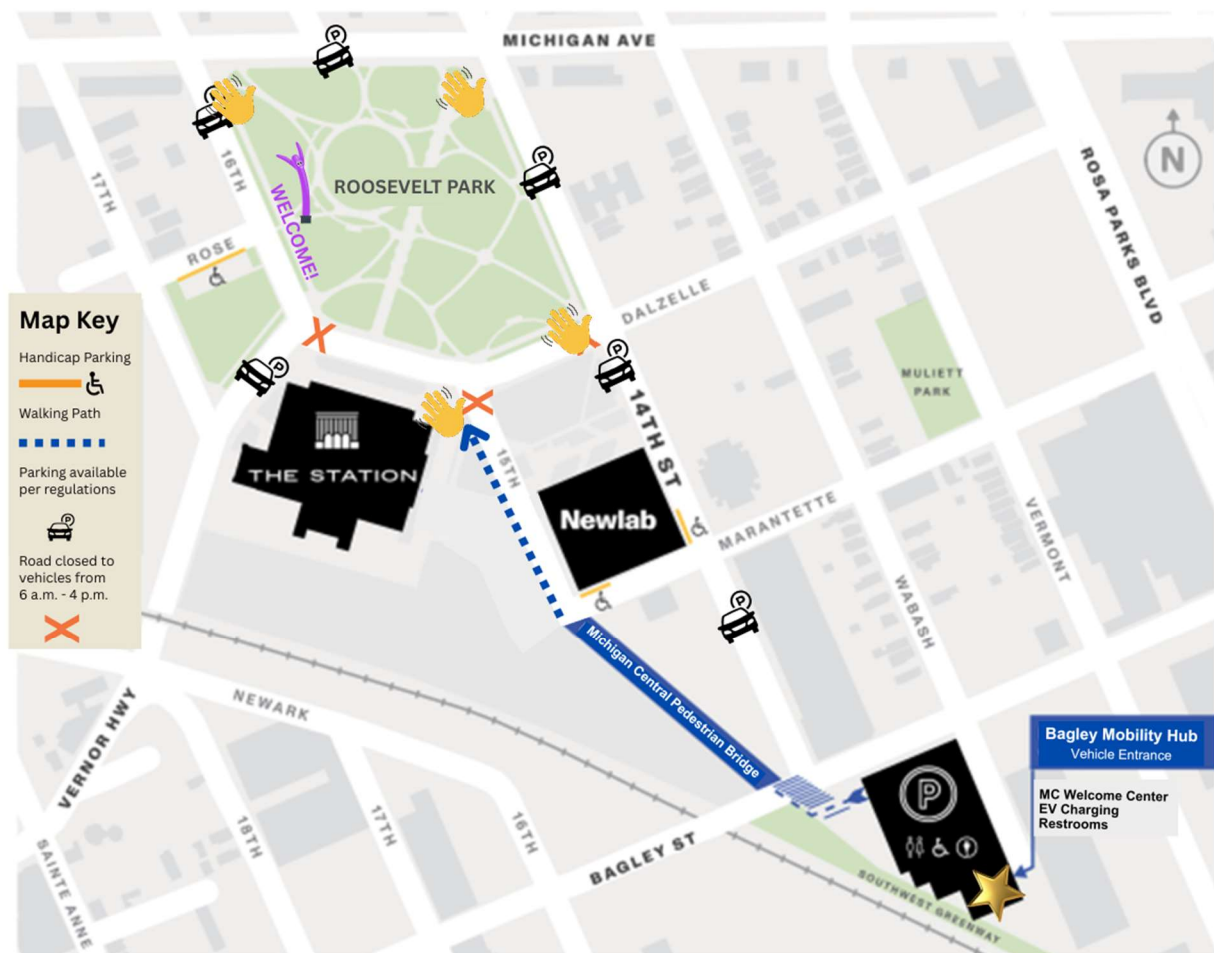

# Event Parking 2026 March for Babies

Roosevelt Park, 2231 Michigan Ave., Detroit, MI 48216

Ample nearby parking is available for March for Babies. Event parking is available on public streets bordering Roosevelt Park, including Michigan Ave., 16<sup>th</sup> Street, and 14<sup>th</sup> Street. (Please adhere to all posted parking regulations. Violators will be ticketed!) **Walkers are encouraged to park at The Bagley Mobility Hub**  **located at 1501 Wabash St.** Garage parking is \$10 per vehicle (Note: The parking garage is a cashless facility. Pricing is subject to change for special events.) EV charging is available (see details below). **DO NOT PARK IN RESIDENTIAL AREAS. YOU WILL BE TICKETED!**

You can enter the park through any of its walkways. Look for greeters  and the purple “wavy guy” to check-in. 

## Walking Directions

Walking directions from the Bagley Mobility Hub to Roosevelt Park: Turn left on Bagley Street after exiting the Bagley Mobility Hub. Cross over Bagley Street to the 15<sup>th</sup> Street pedestrian bridge. Continue on 15<sup>th</sup> Street walking path past the New Lab building and Michigan Central (The Station). Cross Dalzelle to enter the park.

## Accessible parking

Limited designated handicap accessible street parking is available on surrounding public roads. Designated areas are indicated by street signage.